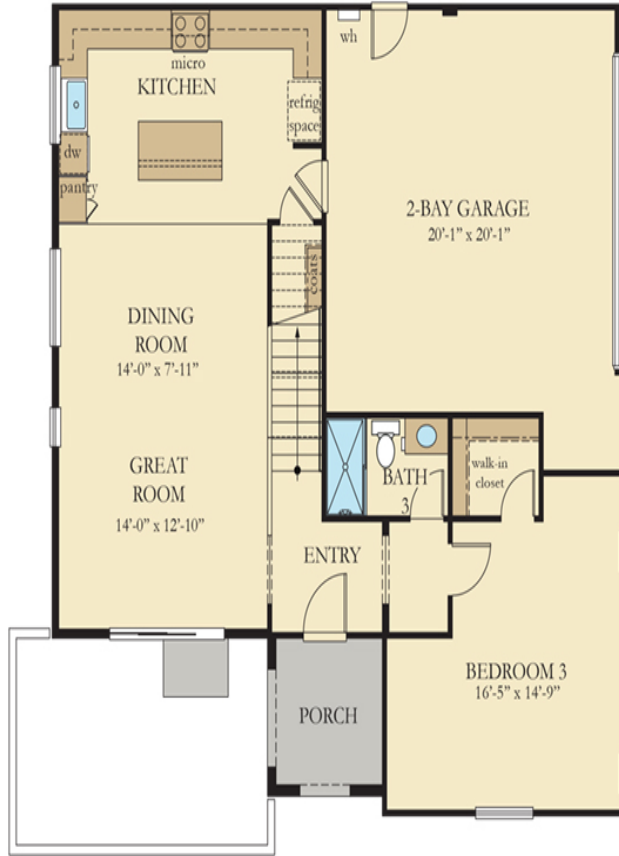

Harvest at Limoneira: Vinelands

414 Tibbetts St | Santa Paula, CA 93060 |

Residence Two [First Floor]

FIRST FLOOR

** Plans and elevations are artist's renderings and may contain options, which are not standard on all models. Lennar reserves the right to make changes to these floor plans, specifications, dimensions and elevations without prior notice. Stated dimensions and square footage are approximate and should not be used as representation of the home's precise or actual size. Any statement, verbal or written, regarding "under air" or "finished area" or any other description or modifier of the square footage size of any home is a shorthand description of the manner in which the square footage was estimated and should not be construed to indicate certainty.*

Harvest at Limoneira: Vinelands

414 Tibbetts St | Santa Paula, CA 93060 |

Residence Two [Second Floor]

SECOND FLOOR

** Plans and elevations are artist's renderings and may contain options, which are not standard on all models. Lennar reserves the right to make changes to these floor plans, specifications, dimensions and elevations without prior notice. Stated dimensions and square footage are approximate and should not be used as representation of the home's precise or actual size. Any statement, verbal or written, regarding "under air" or "finished area" or any other description or modifier of the square footage size of any home is a shorthand description of the manner in which the square footage was estimated and should not be construed to indicate certainty.*