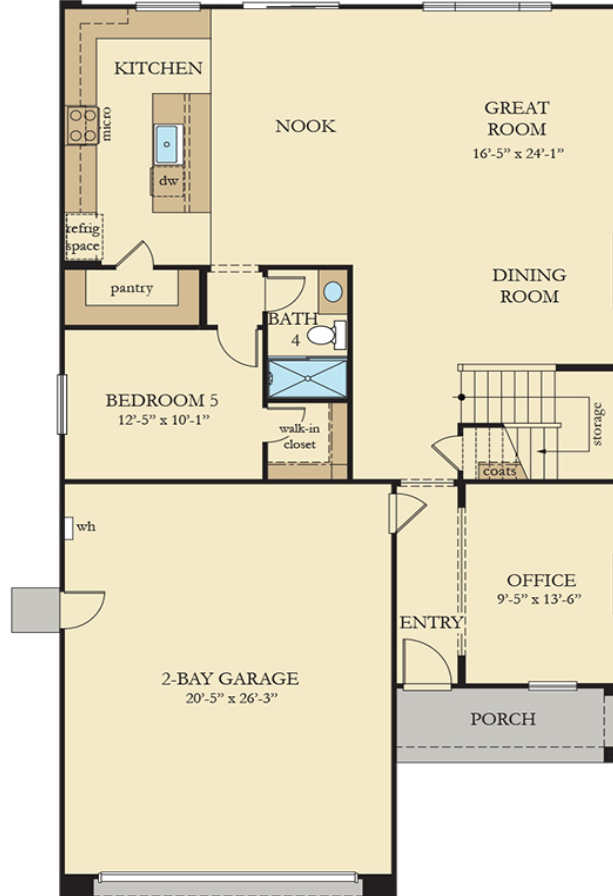

Harvest at Limoneira: Orchard Heights

414 Tibbetts St | Santa Paula, CA 93060 |

Residence Three [First Floor]

FIRST FLOOR

** Plans and elevations are artist's renderings and may contain options, which are not standard on all models. Lennar reserves the right to make changes to these floor plans, specifications, dimensions and elevations without prior notice. Stated dimensions and square footage are approximate and should not be used as representation of the home's precise or actual size. Any statement, verbal or written, regarding "under air" or "finished area" or any other description or modifier of the square footage size of any home is a shorthand description of the manner in which the square footage was estimated and should not be construed to indicate certainty.*

Harvest at Limoneira: Orchard Heights

414 Tibbetts St | Santa Paula, CA 93060 |

Residence Three [Second Floor]

SECOND FLOOR

** Plans and elevations are artist's renderings and may contain options, which are not standard on all models. Lennar reserves the right to make changes to these floor plans, specifications, dimensions and elevations without prior notice. Stated dimensions and square footage are approximate and should not be used as representation of the home's precise or actual size. Any statement, verbal or written, regarding "under air" or "finished area" or any other description or modifier of the square footage size of any home is a shorthand description of the manner in which the square footage was estimated and should not be construed to indicate certainty.*