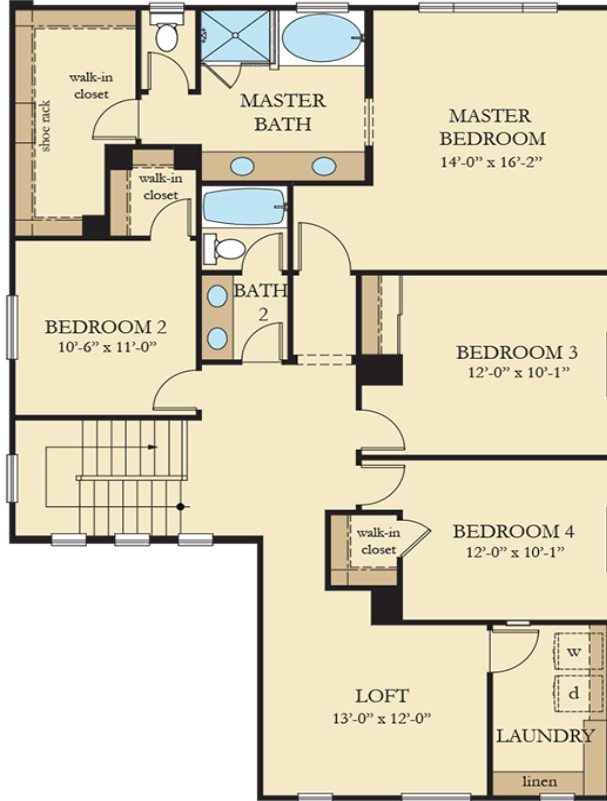

Harvest at Limoneira: Orchard Heights

414 Tibbetts St | Santa Paula, CA 93060 |

Residence Two [First Floor]

FIRST FLOOR

** Plans and elevations are artist's renderings and may contain options, which are not standard on all models. Lennar reserves the right to make changes to these floor plans, specifications, dimensions and elevations without prior notice. Stated dimensions and square footage are approximate and should not be used as representation of the home's precise or actual size. Any statement, verbal or written, regarding "under air" or "finished area" or any other description or modifier of the square footage size of any home is a shorthand description of the manner in which the square footage was estimated and should not be construed to indicate certainty.*

Harvest at Limoneira: Orchard Heights

414 Tibbetts St | Santa Paula, CA 93060 |

Residence Two [Second Floor]

SECOND FLOOR

** Plans and elevations are artist's renderings and may contain options, which are not standard on all models. Lennar reserves the right to make changes to these floor plans, specifications, dimensions and elevations without prior notice. Stated dimensions and square footage are approximate and should not be used as representation of the home's precise or actual size. Any statement, verbal or written, regarding "under air" or "finished area" or any other description or modifier of the square footage size of any home is a shorthand description of the manner in which the square footage was estimated and should not be construed to indicate certainty.*