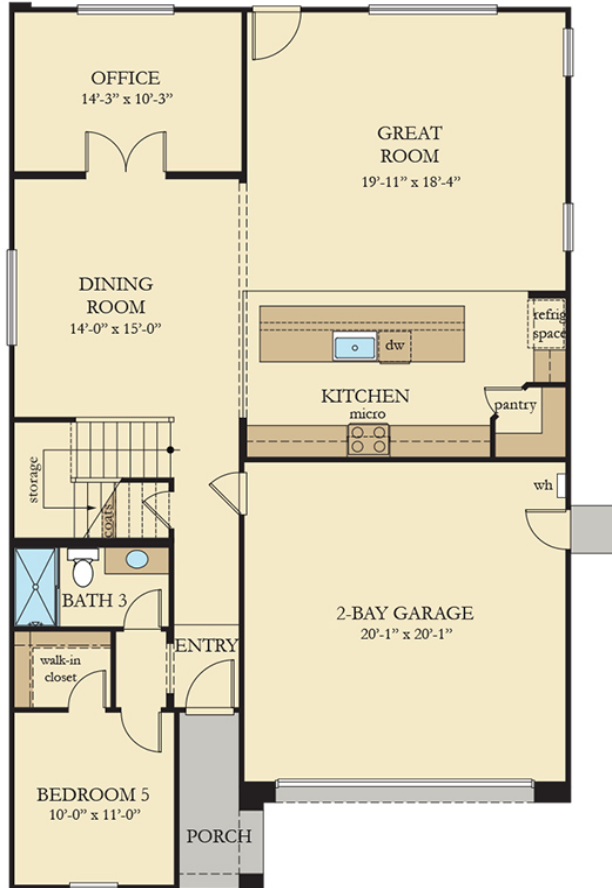

Harvest at Limoneira: Orchard Heights

414 Tibbetts St | Santa Paula, CA 93060 |

Residence Two [First Floor]

FIRST FLOOR

** Plans and elevations are artist's renderings and may contain options, which are not standard on all models. Lennar reserves the right to make changes to these floor plans, specifications, dimensions and elevations without prior notice. Stated dimensions and square footage are approximate and should not be used as representation of the home's precise or actual size. Any statement, verbal or written, regarding "under air" or "finished area" or any other description or modifier of the square footage size of any home is a shorthand description of the manner in which the square footage was estimated and should not be construed to indicate certainty.*

Harvest at Limoneira: Orchard Heights

414 Tibbetts St | Santa Paula, CA 93060 |

Residence Two [Second Floor]

SECOND FLOOR

** Plans and elevations are artist's renderings and may contain options, which are not standard on all models. Lennar reserves the right to make changes to these floor plans, specifications, dimensions and elevations without prior notice. Stated dimensions and square footage are approximate and should not be used as representation of the home's precise or actual size. Any statement, verbal or written, regarding "under air" or "finished area" or any other description or modifier of the square footage size of any home is a shorthand description of the manner in which the square footage was estimated and should not be construed to indicate certainty.*